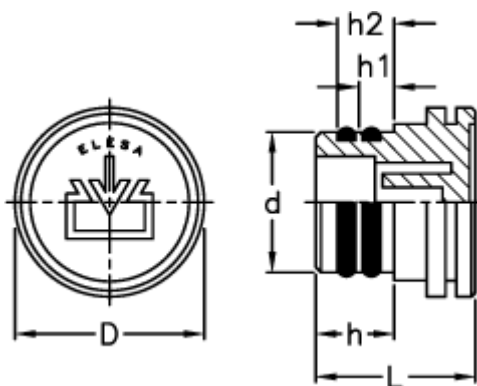

Data Sheet

Article number: 2311059881

Description: E+G Oil fill plug push-fit
TPC.26

Measures

D	= 35
d +0.2 0	= 26
h	= 14
h1	= 6.5
h2	= 10.5
L	= 29.5